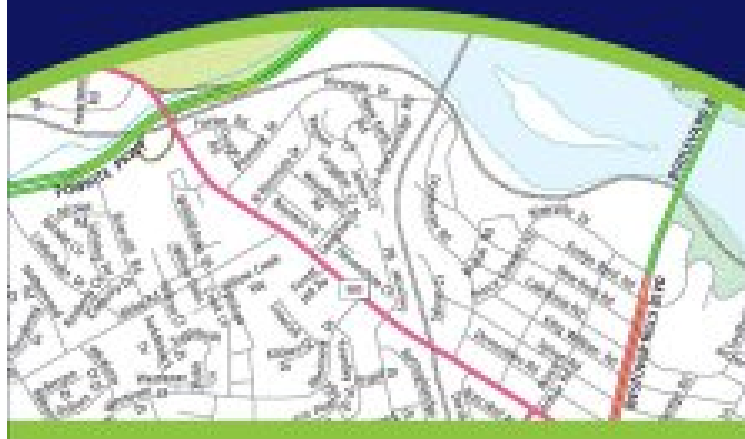

[Mobile library] Rand McNally Salt Lake City/Park City: Utah (Rand McNally Folded Map: Cities)

Rand McNally Salt Lake City/Park City: Utah (Rand McNally Folded Map: Cities)

Rand McNally

*ebooks / Download PDF / *ePub / DOC / audiobook*

streets of
Salt Lake City
Park City

FEATURES

Street Index
Golf Courses
Shopping Malls

COMMUNITIES INCLUDED

Bountiful
Centerville
Farmington
Heber City
Holladay
Magna
Murray
Taylorsville
West Valley City
Woodruff Cross

Utah

 [Download](#)

 [Read Online](#)

#1360453 in Books Rand McNally 2008-05-31 Format: Folded Map Original language: English PDF # 1 .19 x 4.16 x 9.66l, .10 Binding: Map | File size: 64.Mb

Rand McNally : Rand McNally Salt Lake City/Park City: Utah (Rand McNally Folded Map: Cities) before purchasing it in order to gauge whether or not it would be worth my time, and all praised Rand McNally Salt Lake

City/Park City: Utah (Rand McNally Folded Map: Cities):

This detailed map of Salt Lake City, Utah has complete coverage for the city and surrounding area, with an inset map for downtown, plus most major tourist and business districts. When you flip the map over, you will find a complete street index and a "city and vicinity" map of the entire metro area.