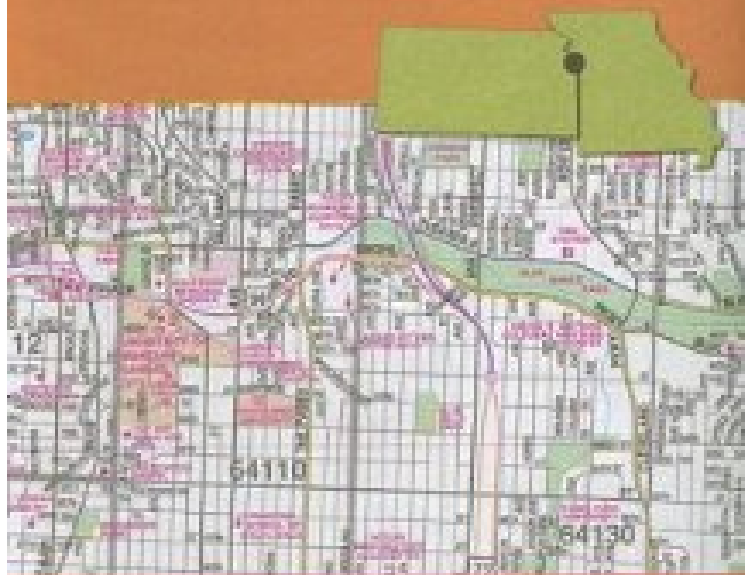

[Mobile book] Rand McNally Folded Map: Kansas City Street Map

Rand McNally Folded Map: Kansas City Street Map

Rand McNally

**Download PDF / ePub / DOC / audiobook / ebooks*

 RAND McNALLY

Kansas City

street map

Features

Full Street Index
Schools
Shopping Malls

Communities Included

Avondale
Gladstone
Grandview
North Kansas City
Northmoor
Parkville
Platte Woods
Pleasant Valley
Raytown
Riverside
Weatherby Lake
Westwood

Rand McNally : Rand McNally Folded Map: Kansas City Street Map before purchasing it in order to gage

whether or not it would be worth my time, and all praised Rand McNally Folded Map: Kansas City Street Map:

Rand McNally's folded map for Kansas City is a must-have for anyone traveling in and around this part of Missouri, offering unbeatable accuracy and reliability at a great price. Our trusted cartography shows all Interstate, U.S., state, and county highways, along with clearly indicated parks, points of interest, airports, county boundaries, and streets. The easy-to-use legend and detailed index make for quick and easy location of destinations. You'll see why Rand McNally folded maps have been the trusted standard for years. Regularly updated Full-color maps Clearly labeled Interstate, U.S., state, and county highways Indications of parks, points of interest, airports, county boundaries, schools, shopping malls, downtown vicinity maps Easy-to-use legend Detailed index full street index Convenient folded size 2013 Communities Included: Avondale, Gladstone, Grandview, North Kansas City, Northmoor, Parksville, Platte Woods, Pleasant Valley, Raytown, Riverside, Weatherby Lake, Westwood